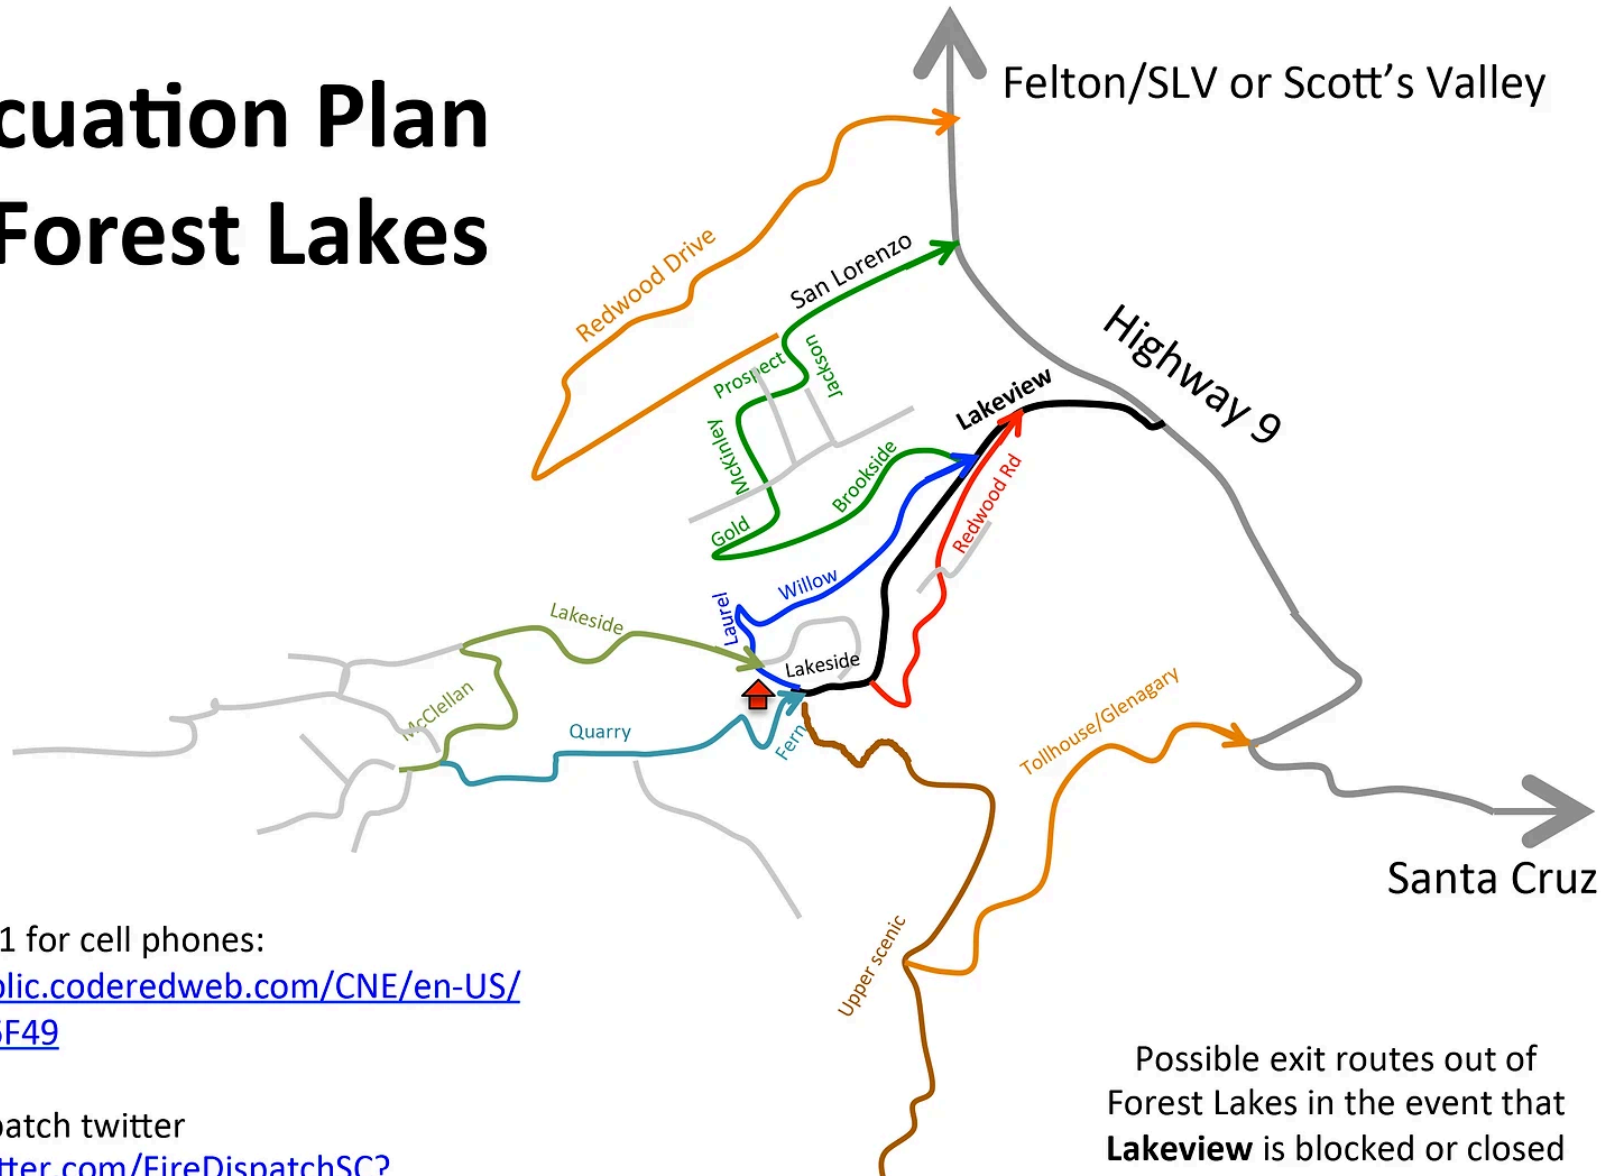

# Evacuation Plan for Forest Lakes

## Links:

Reverse 911 for cell phones:

<https://public.coderedweb.com/CNE/en-US/218A80E36F49>

SC Fire dispatch twitter

[https://twitter.com/FireDispatchSC?ref\\_src=twsrc%5Egoogle%7Ctwcamp%5Eserp%7Ctwgr%5Eauthor](https://twitter.com/FireDispatchSC?ref_src=twsrc%5Egoogle%7Ctwcamp%5Eserp%7Ctwgr%5Eauthor)

Possible exit routes out of Forest Lakes in the event that **Lakeview** is blocked or closed

 Forest Lakes Office