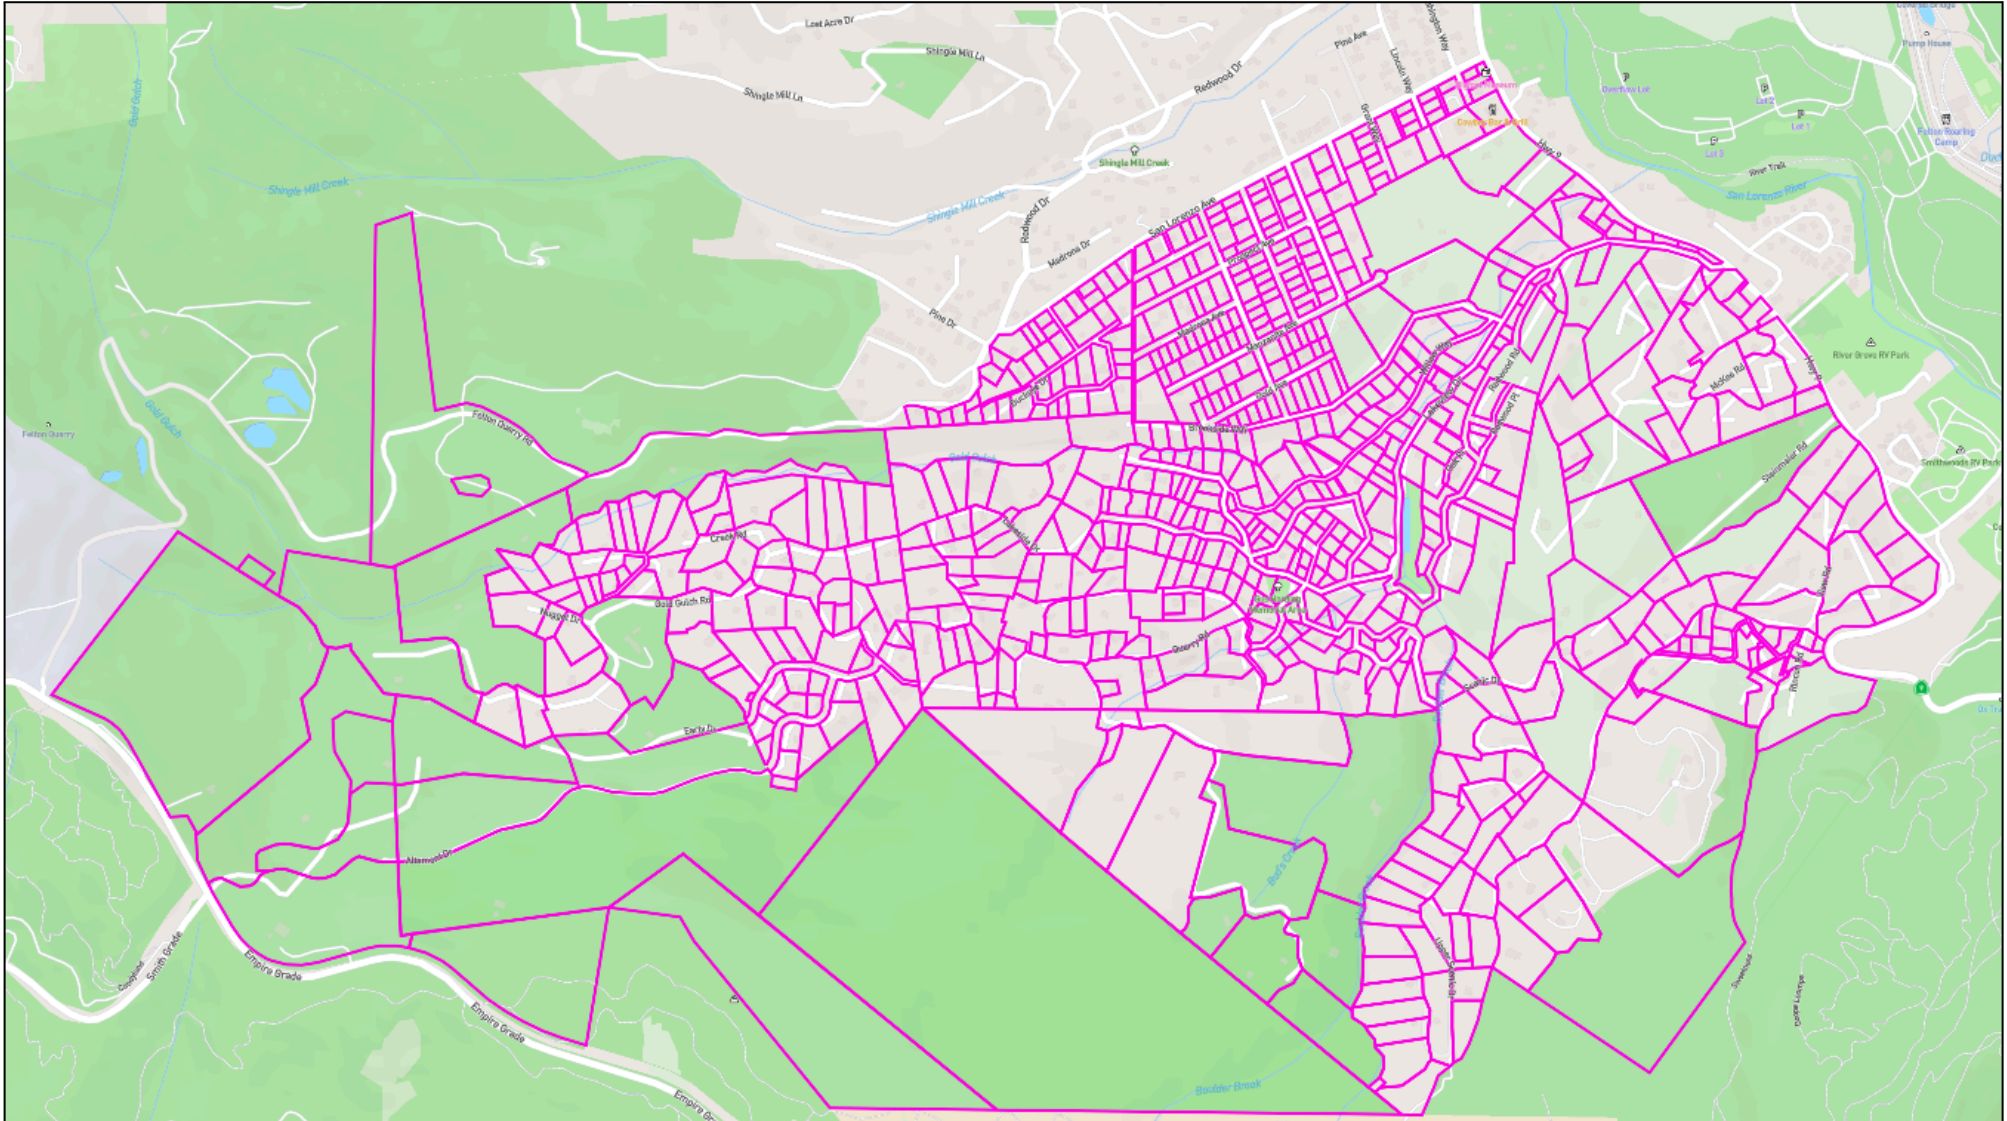

Forest Lakes Firewise Perimeter Map

This map represents 694 parcels and 955 acres

Web: forestlakesfsa.org

Email: info@forestlakesfsa.org